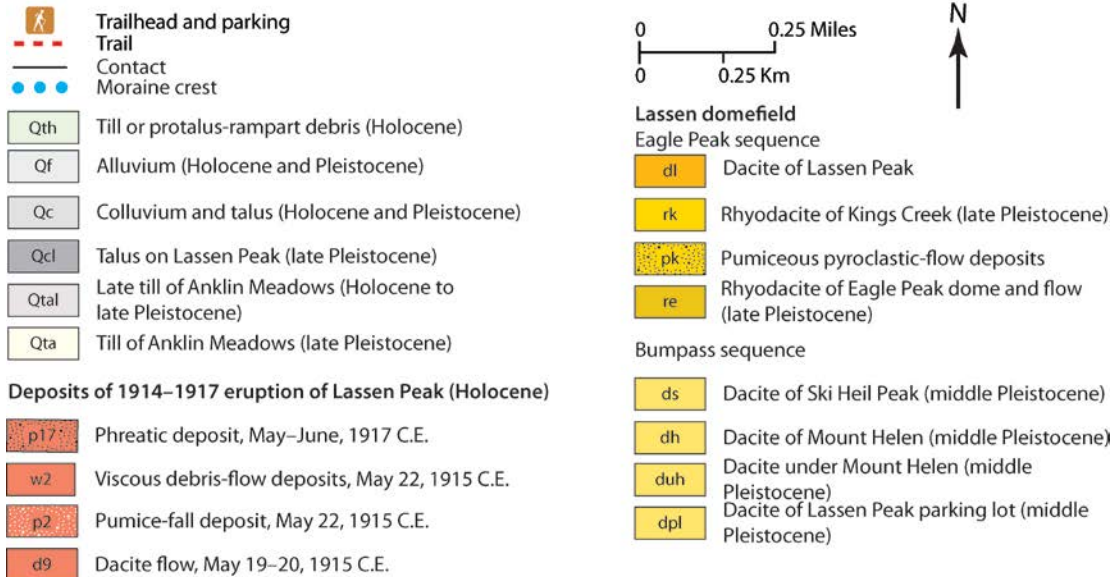

Figure H2.1. Lassen Peak trail map.

Lassen Peak Hike
Geology of the Lassen Country—The Geologic Story of Lassen Volcanic National Park and Vicinity
 RF Hopson & MA Clynne 2019

EXPLANATION

Figure H2.2. Geologic map of the Lassen Peak trail. Modified from Clynne & Muffler, 2010, SIM 2899.