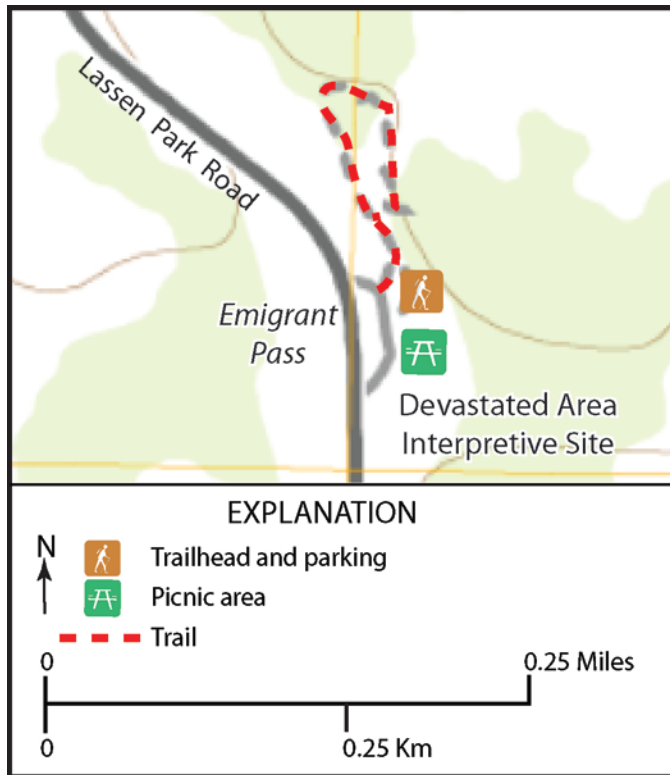

Devastated Area Hike
Geology of the Lassen Country—The Geologic Story of Lassen Volcanic National Park and Vicinity
RF Hopson & MA Clynne 2019

Figure H4.1. Devastated Area trail map.

Devastated Area Hike
Geology of the Lassen Country—The Geologic Story of Lassen Volcanic National Park and Vicinity
 RF Hopson & MA Clynne 2019

EXPLANATION

Figure H4.2. Geologic map of Devastated Area trail. Modified from Clynne & Muffler, 2010, SIM 2899.