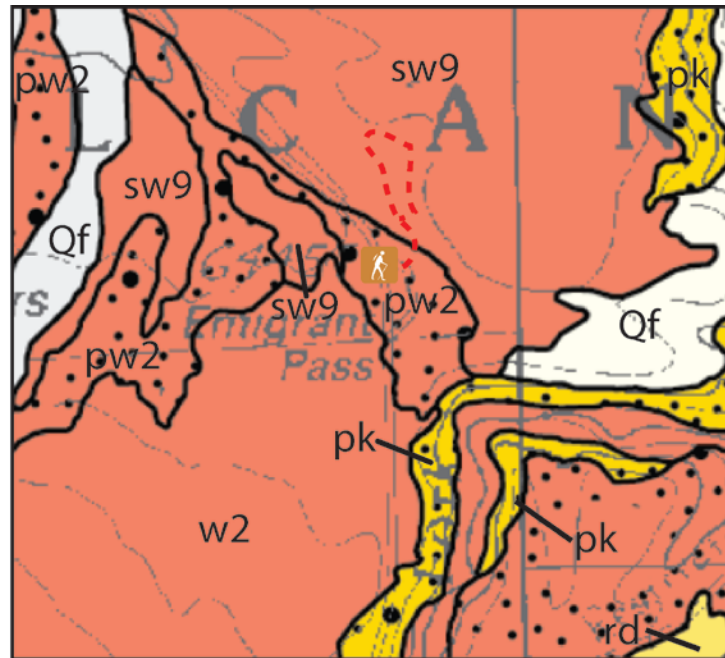

Devastated Area Hike
Geology of the Lassen Country—The Geologic Story of Lassen Volcanic National Park and Vicinity
RF Hopson & MA Clynne 2019

Figure H4.1. Devastated Area trail map.

Devastated Area Hike
Geology of the Lassen Country—The Geologic Story of Lassen Volcanic National Park and Vicinity
 RF Hopson & MA Clynne 2019

EXPLANATION

Figure H4.2. Geologic map of Devastated Area trail. Modified from Clynne & Muffler, 2010, SIM 2899.