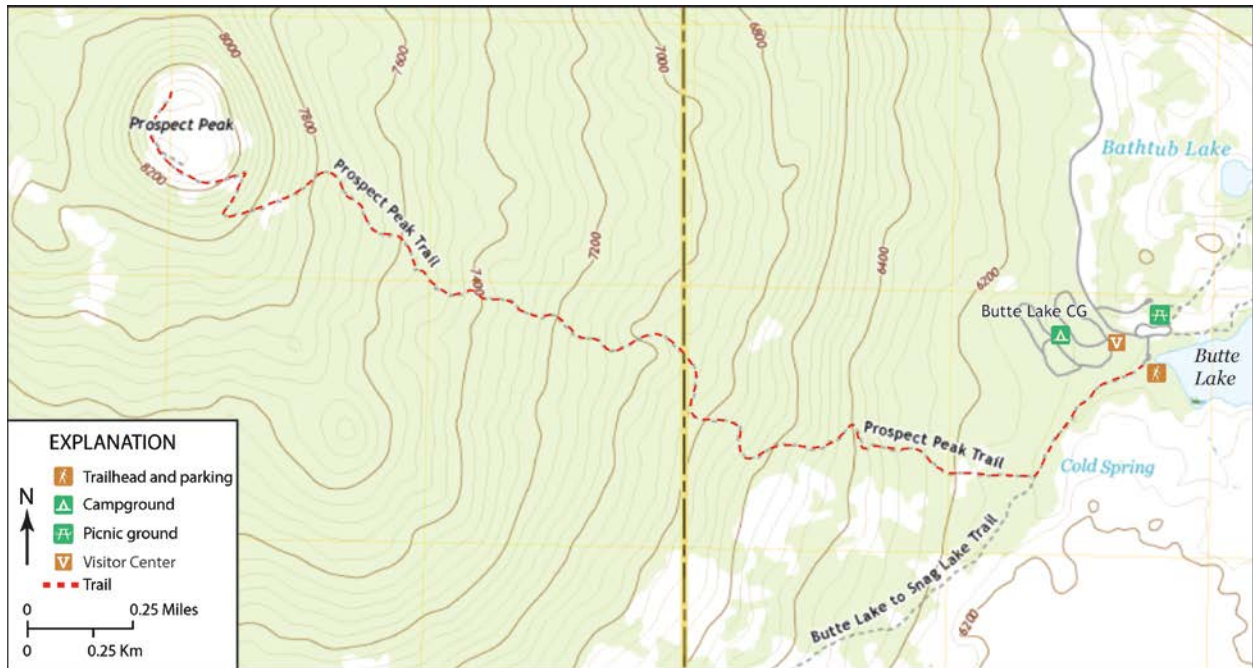

Prospect Peak Hike  
*Geology of the Lassen Country—The Geologic Story of Lassen Volcanic National Park and Vicinity*  
RF Hopson & MA Clynne 2019

Figure H7.1. Prospect Peak trail map.

Prospect Peak Hike  
*Geology of the Lassen Country—The Geologic Story of Lassen Volcanic National Park and Vicinity*  
 RF Hopson & MA Clynne 2019

Figure H7.2. Geologic map of Prospect Peak trail. Modified from Clynne & Muffler, 2010, SIM 2899.