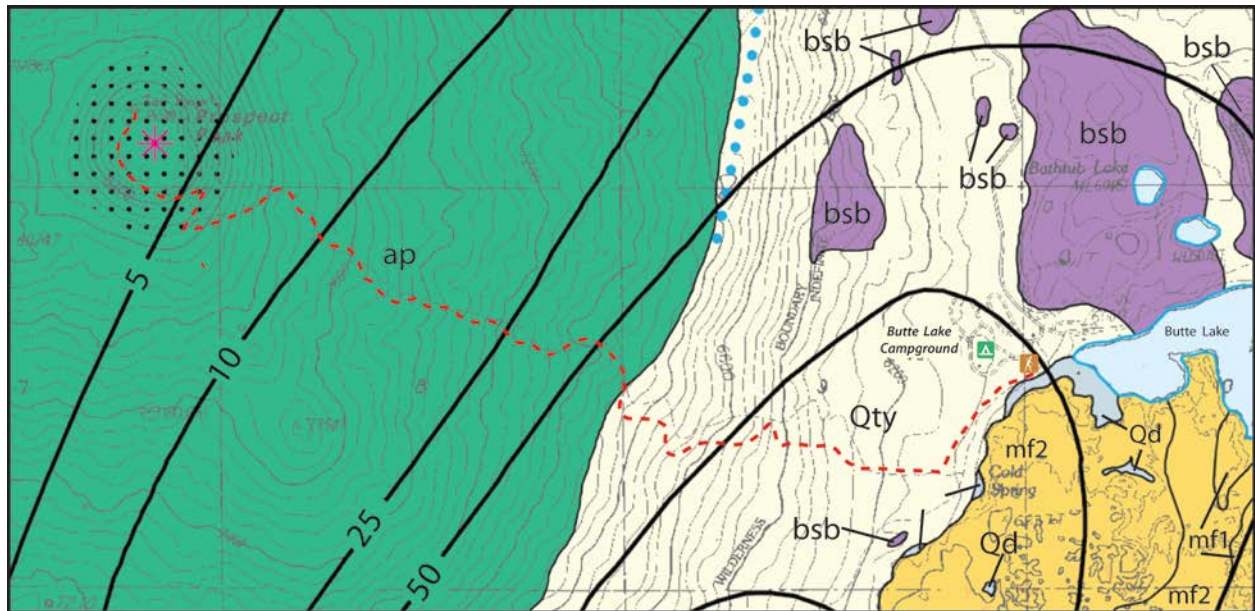

Prospect Peak Hike  
*Geology of the Lassen Country—The Geologic Story of Lassen Volcanic National Park and Vicinity*  
RF Hopson & MA Clynne 2019

Figure H7.1. Prospect Peak trail map.

Prospect Peak Hike  
*Geology of the Lassen Country—The Geologic Story of Lassen Volcanic National Park and Vicinity*  
 RF Hopson & MA Clynne 2019

Figure H7.2. Geologic map of Prospect Peak trail. Modified from Clynne & Muffler, 2010, SIM 2899.