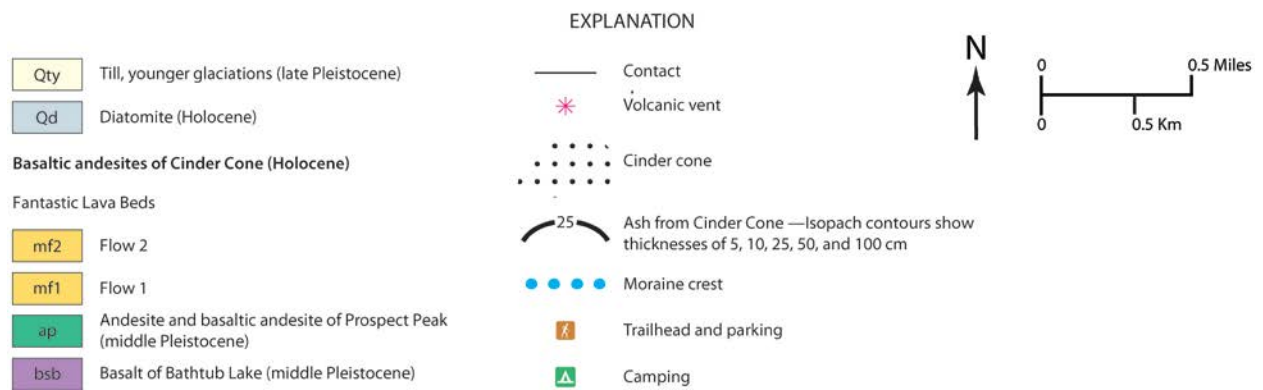

Figure H7.2. Geologic map of Prospect Peak trail. Modified from Clynne & Muffler, 2010, SIM 2899.